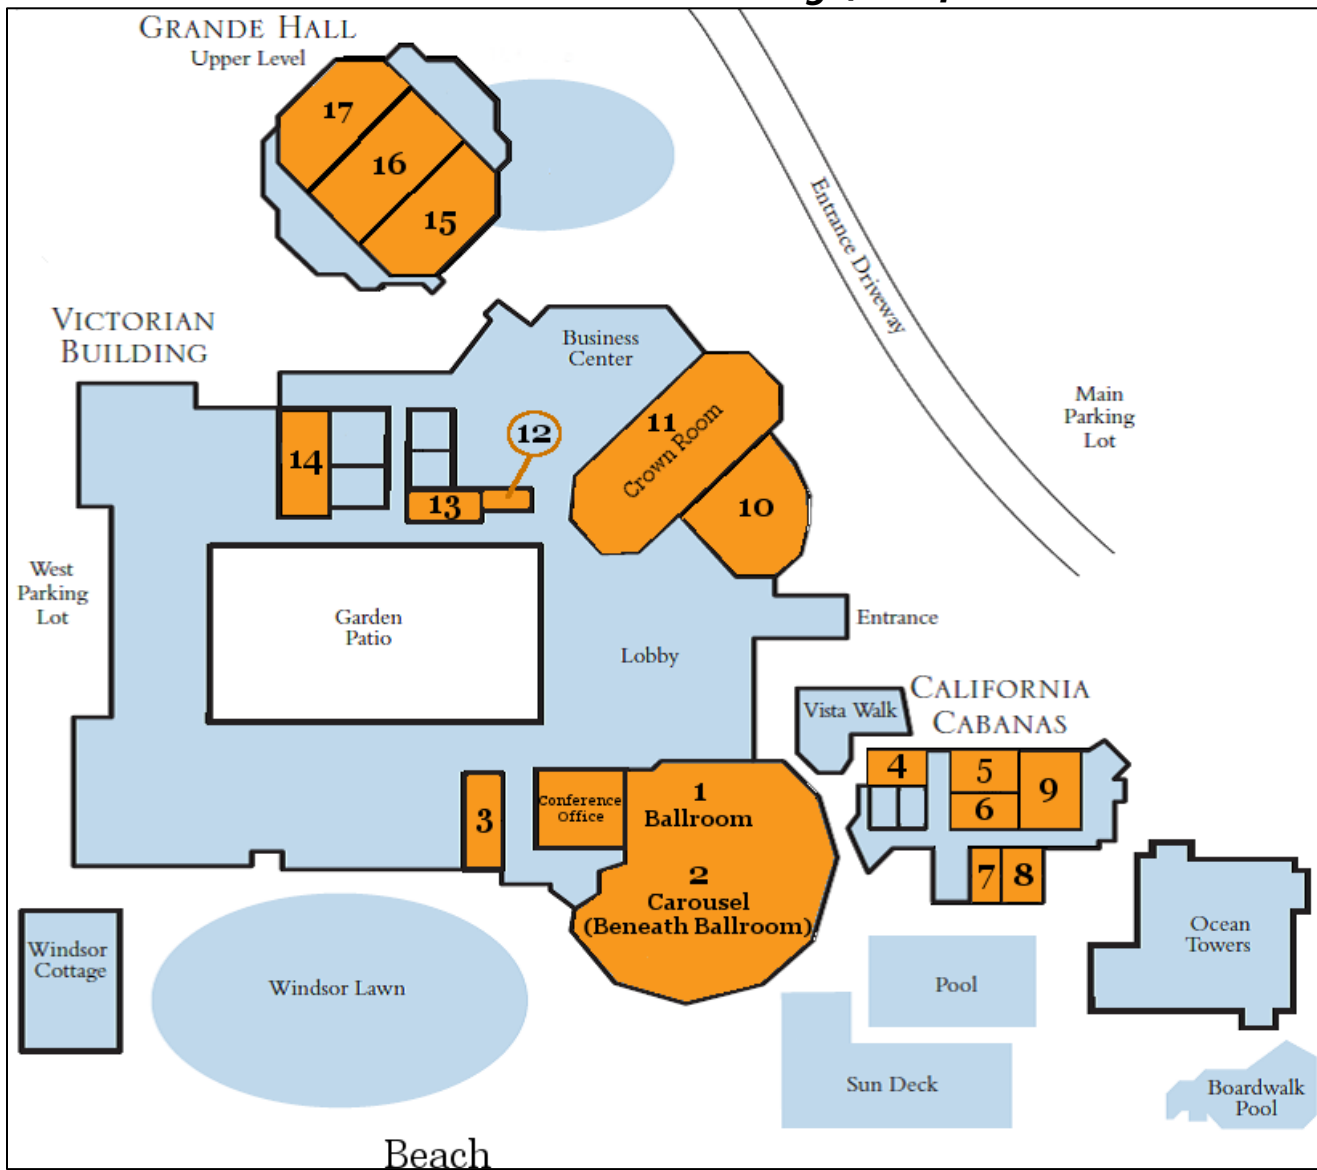

Seventh Annual National SAM/Principal Conference Map

Hotel Del Coronado ~ San Diego, California

Number	Name	Building	Restrooms are adjacent to the Ballroom and the floor below.
1	Ballroom	Victorian Building	<p>Additional restrooms can be found:</p> <ul style="list-style-type: none"> Carousel Hallway near restaurants Grande Hall near the entrance California Cabanas Adjacent to the pool
2	Carousel Room	Victorian Building (Below Ballroom)	
3	Windsor Complex	Victorian Building	
4	Pointe	California Cabanas	
5	Palm Room	California Cabanas	
6	Sunset Room	California Cabanas	
7	Coastal Surf	California Cabanas	
8	Pacifica Tide	California Cabanas	
9	Sea Breeze	California Cabanas	
10	Coronet Room	Victorian Building	
11	Crown Room	Victorian Building	
12	Executive	Victorian Building	
13	Garden Room	Victorian Building	
14	Hanover Room	Victorian Building	
15	Empress	Grande Hall (Upper Level)	
16	Regent	Grande Hall (Upper Level)	
17	Viceroy	Grande Hall (Upper Level)	