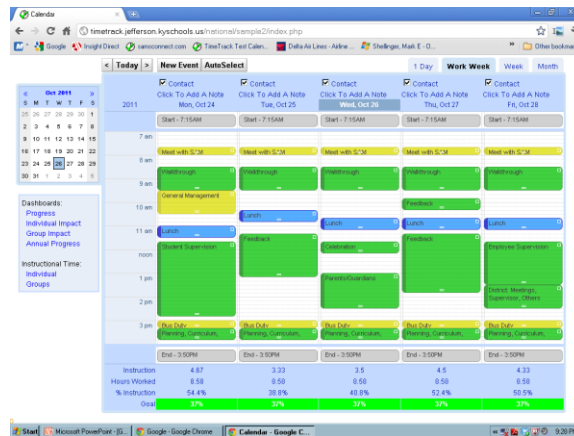

RETHINKING TEACHER SUPERVISION AND EVALUATION
Kim Marshall

THE MINDFUL SCHOOL LEADER
Kirsten Olson

THE SAM PROCESS

Mark Shellinger

LEADERSHIP DISTRIBUTED LEADERSHIP

DEFINITIONS

Better Leaders. Better with SAMs.