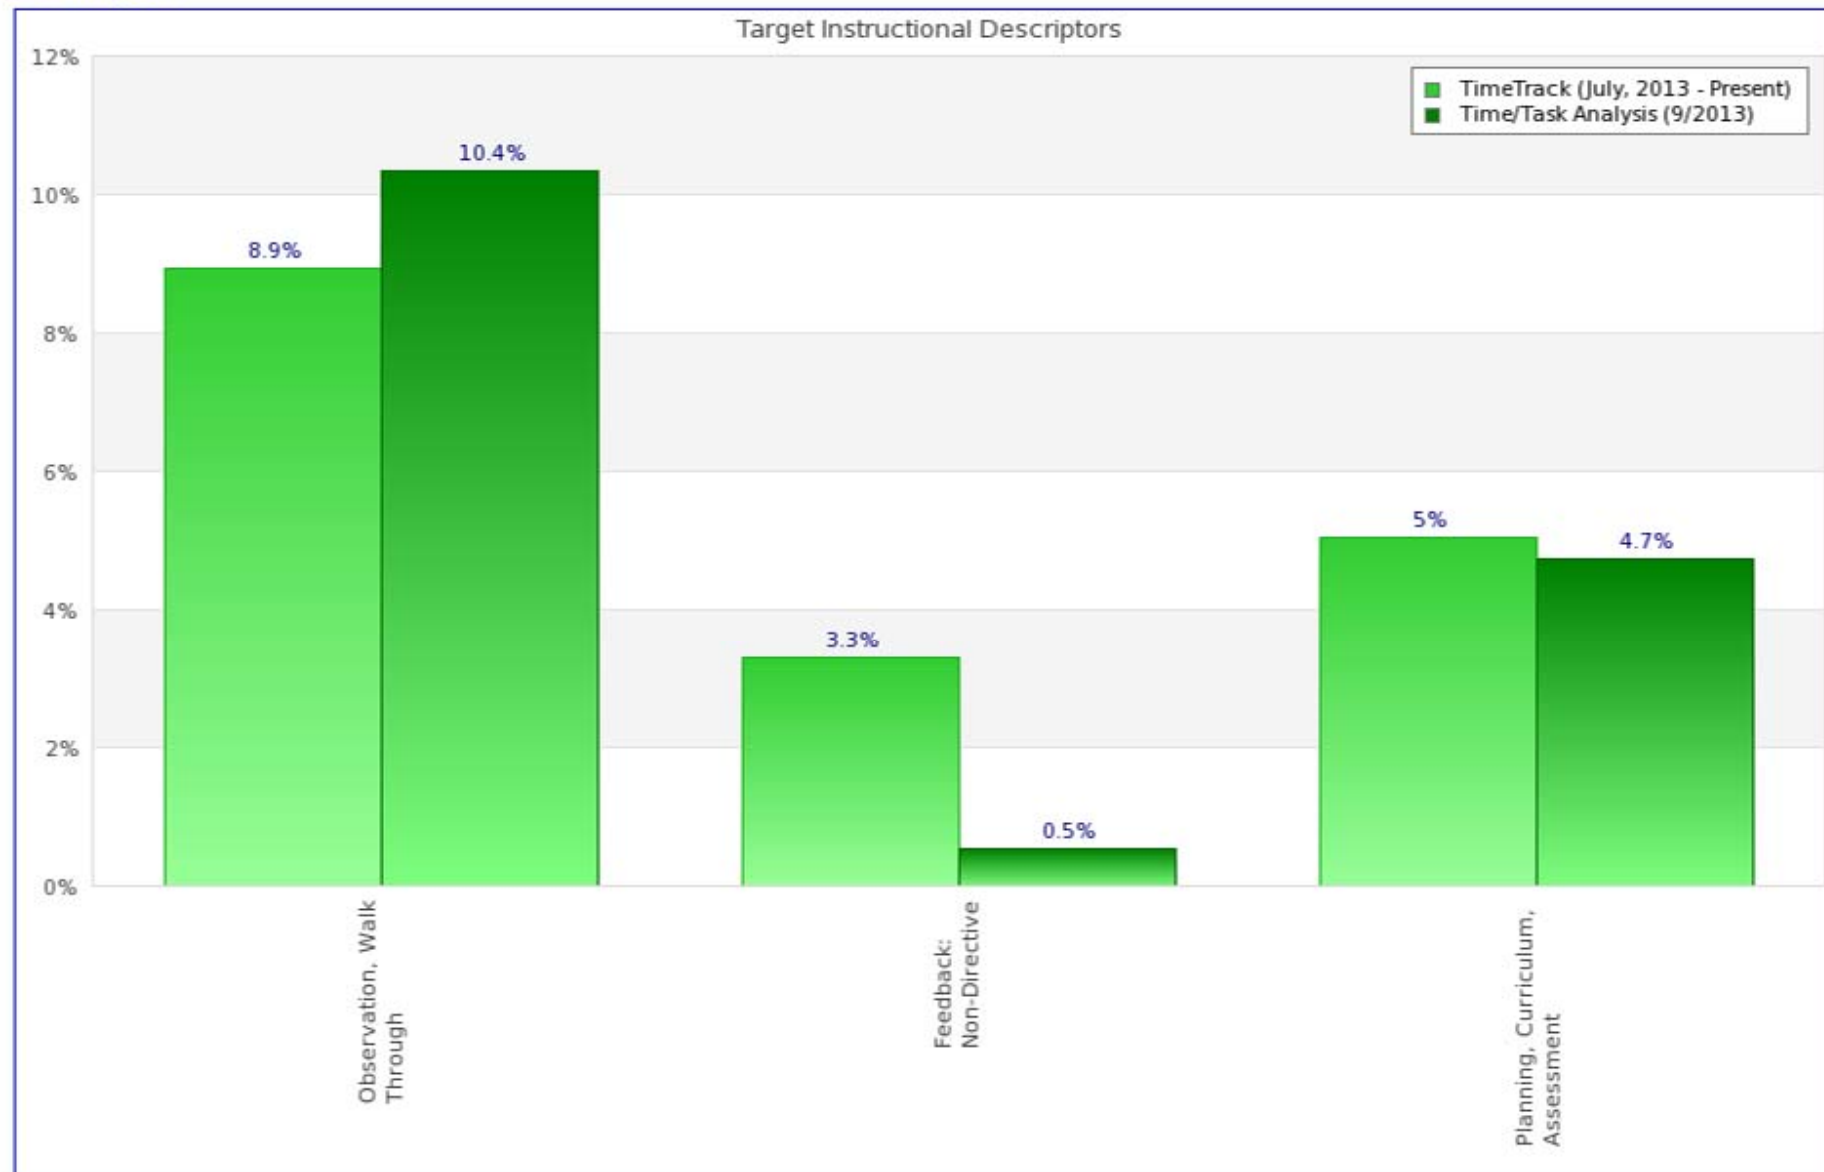

## Dashboard

Show Options

Breakout

Chart

Annual

## Dashboard

[Show Options](#)

Chart

Annual