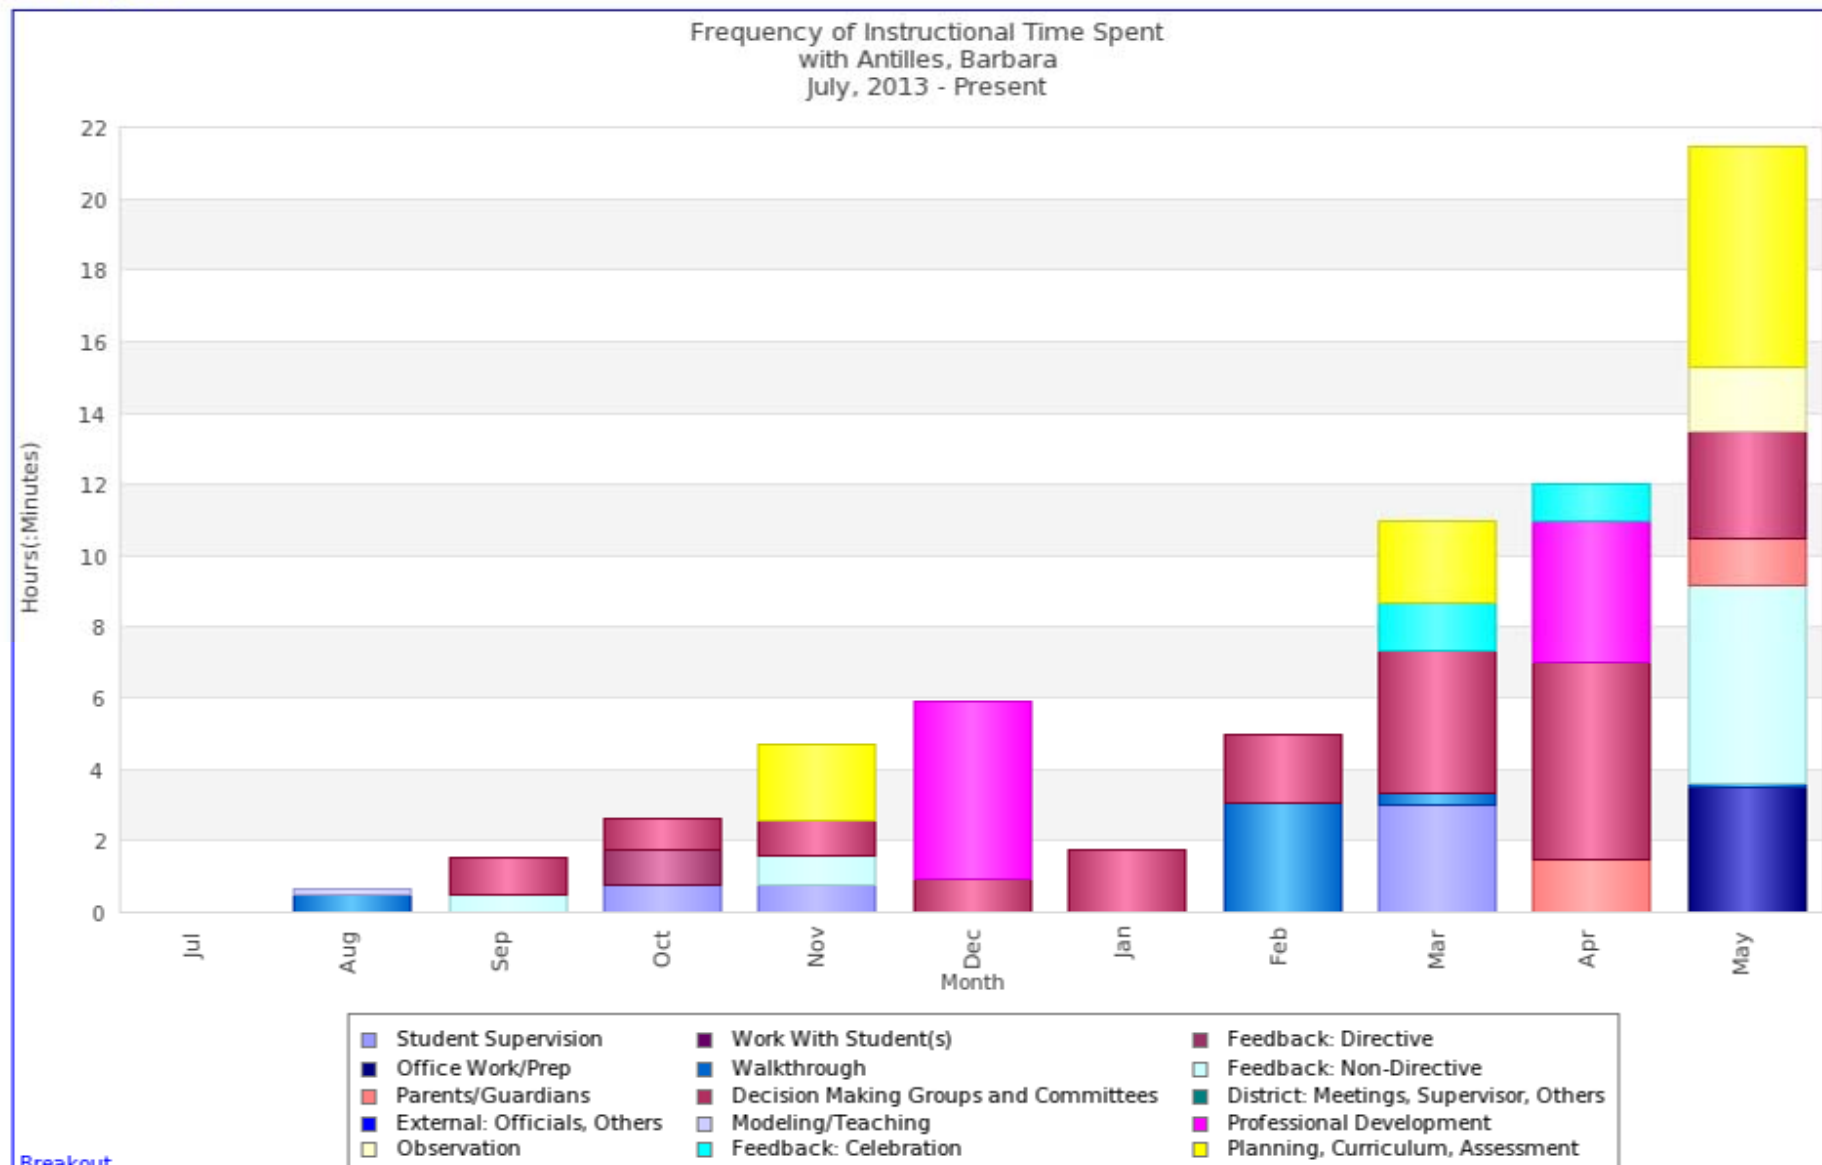

## Dashboard

Show Options

Target Frequency

Chart

Annual

## Dashboard

Show Options

Breakout

Chart

Annual